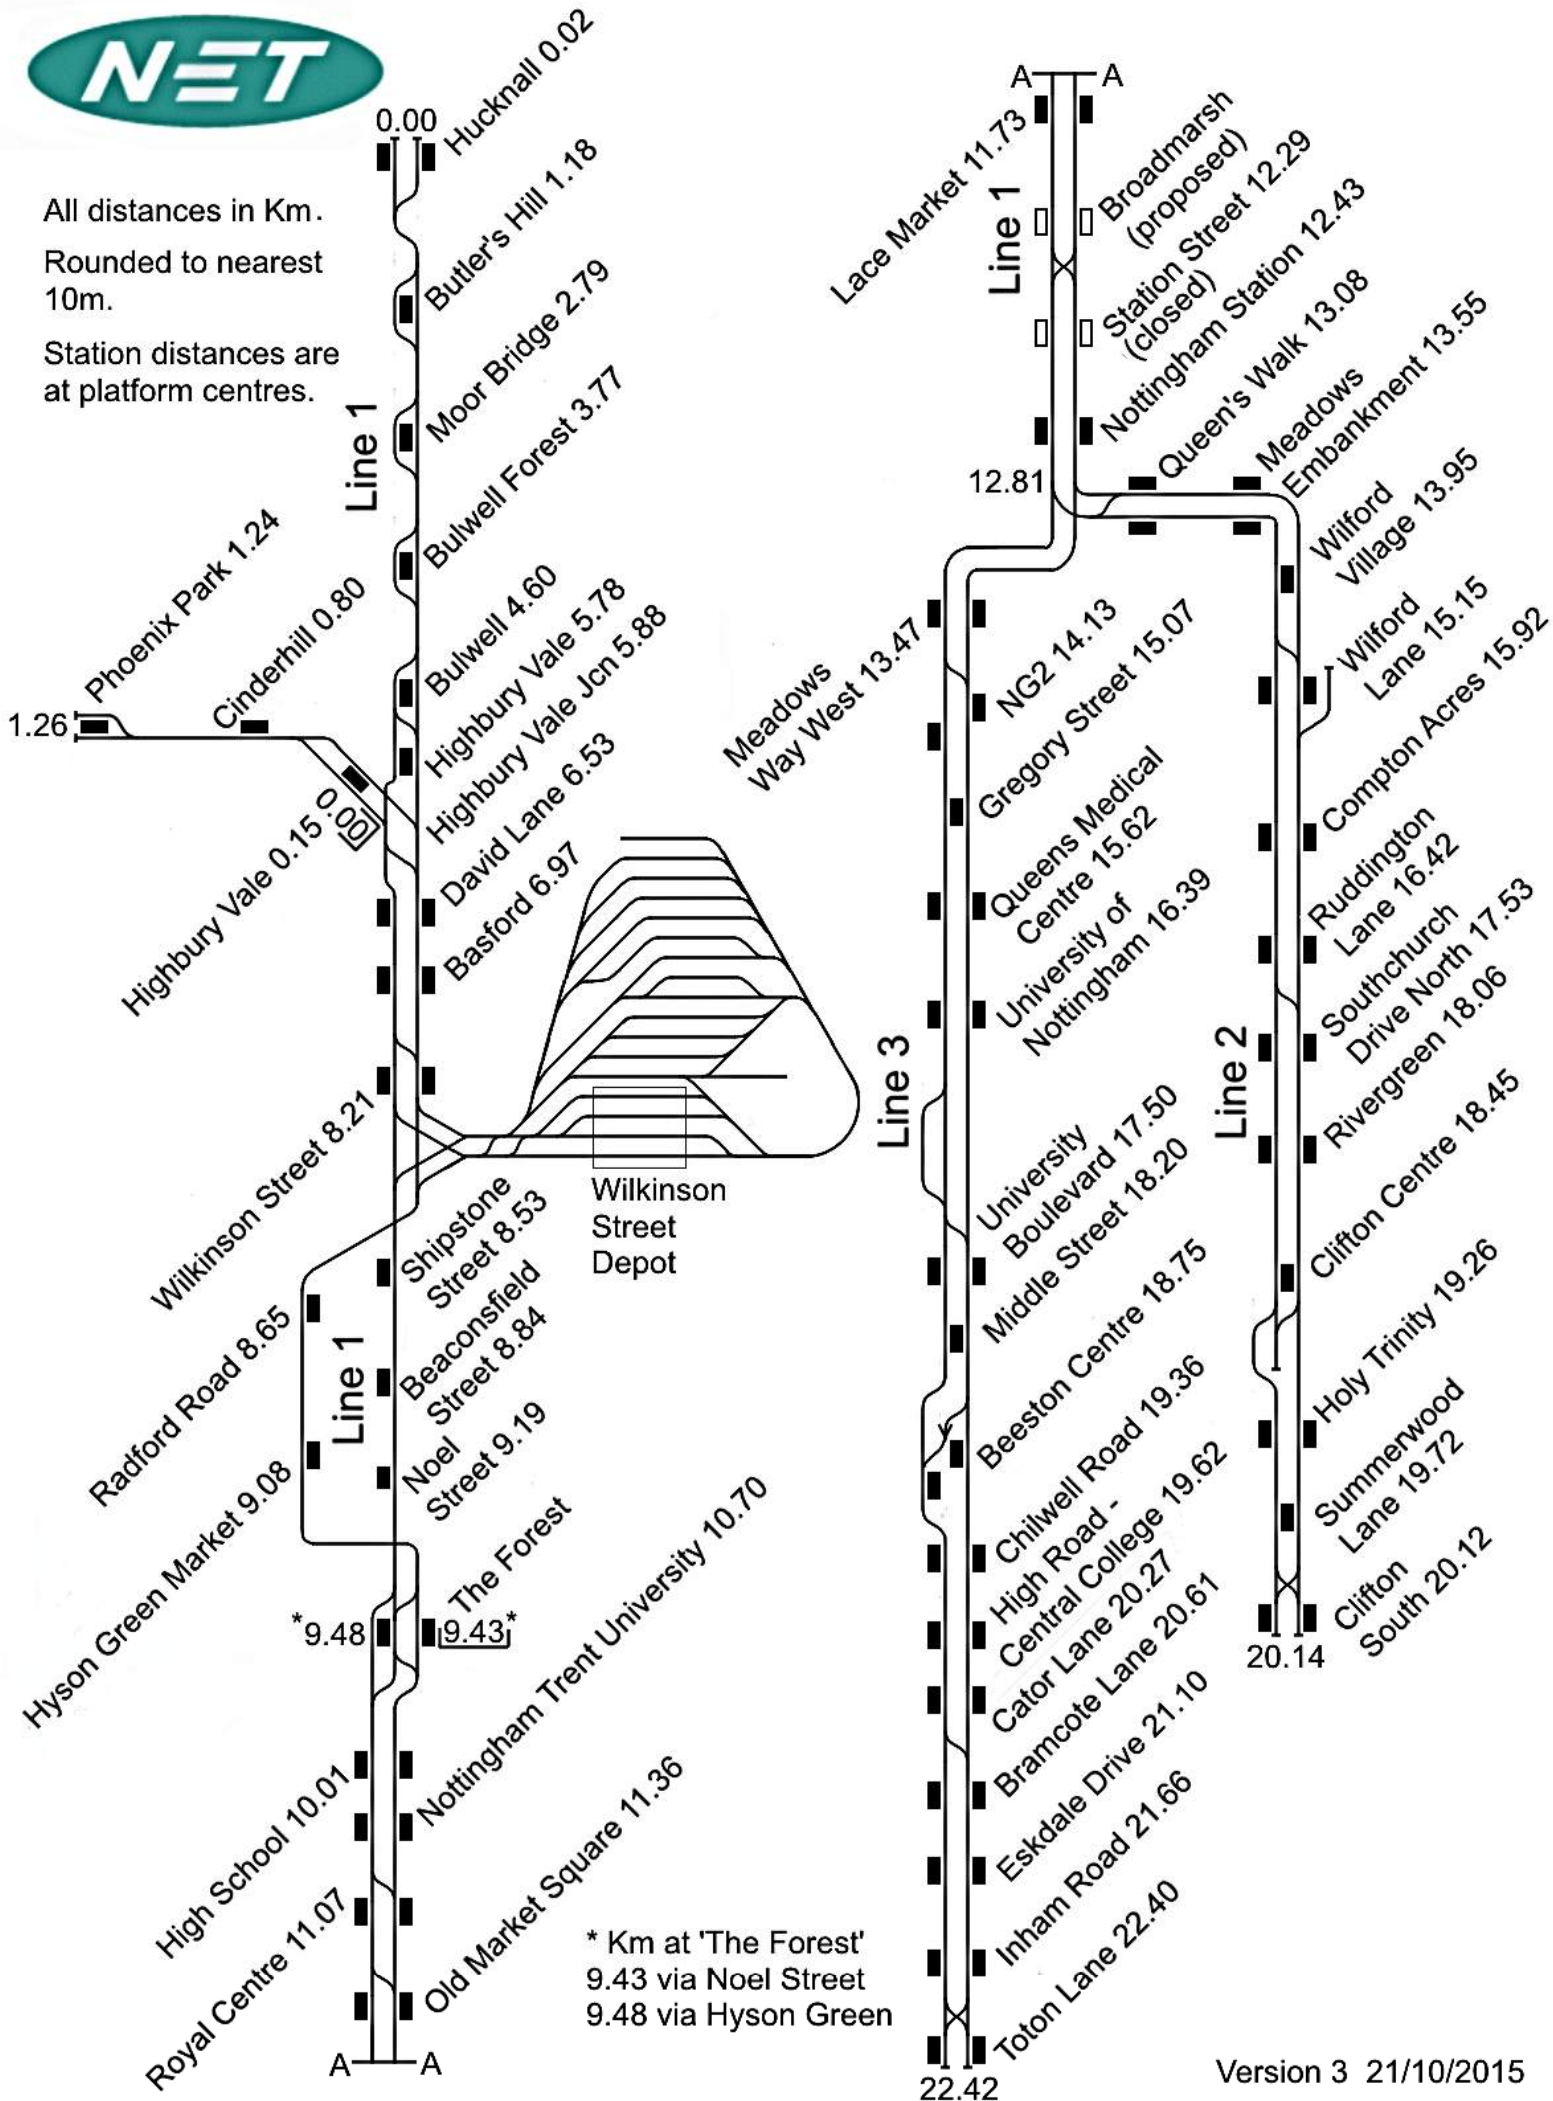

All distances in Km.
Rounded to nearest 10m.

Station distances are at platform centres.

* Km at 'The Forest'
9.43 via Noel Street
9.48 via Hyson Green